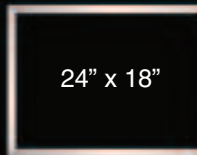

ACTUAL SIZE

THE EDGE MENU SYSTEM				
MODEL NO.	DESCRIPTION	WIDTH	HEIGHT	LIST PRICE
EDM-2018-B	THE EDGE LED MENU BOARD BLACK FRAME	20"W	18"H	749.12
EDM-2018-S	THE EDGE LED MENU BOARD SILVER FRAME	20"W	18"H	749.12
EDM-2024-B	THE EDGE LED MENU BOARD BLACK FRAME	20"W	24"H	847.37
EDM-2024-S	THE EDGE LED MENU BOARD SILVER FRAME	20"W	24"H	847.37
EDM-2030-B	THE EDGE LED MENU BOARD BLACK FRAME	20"W	30"H	999.66
EDM-2030-S	THE EDGE LED MENU BOARD SILVER FRAME	20"W	30"H	999.66
EDM-2418-B	THE EDGE LED MENU BOARD BLACK FRAME	24"W	18"H	782.63
EDM-2418-S	THE EDGE LED MENU BOARD SILVER FRAME	24"W	18"H	782.63
EDM-2424-B	THE EDGE LED MENU BOARD BLACK FRAME	24"W	24"H	957.89
EDM-2424-S	THE EDGE LED MENU BOARD SILVER FRAME	24"W	24"H	957.89
EDM-2430-B	THE EDGE LED MENU BOARD BLACK FRAME	24"W	30"H	1,240.36
EDM-2430-S	THE EDGE LED MENU BOARD SILVER FRAME	24"W	30"H	1,240.36